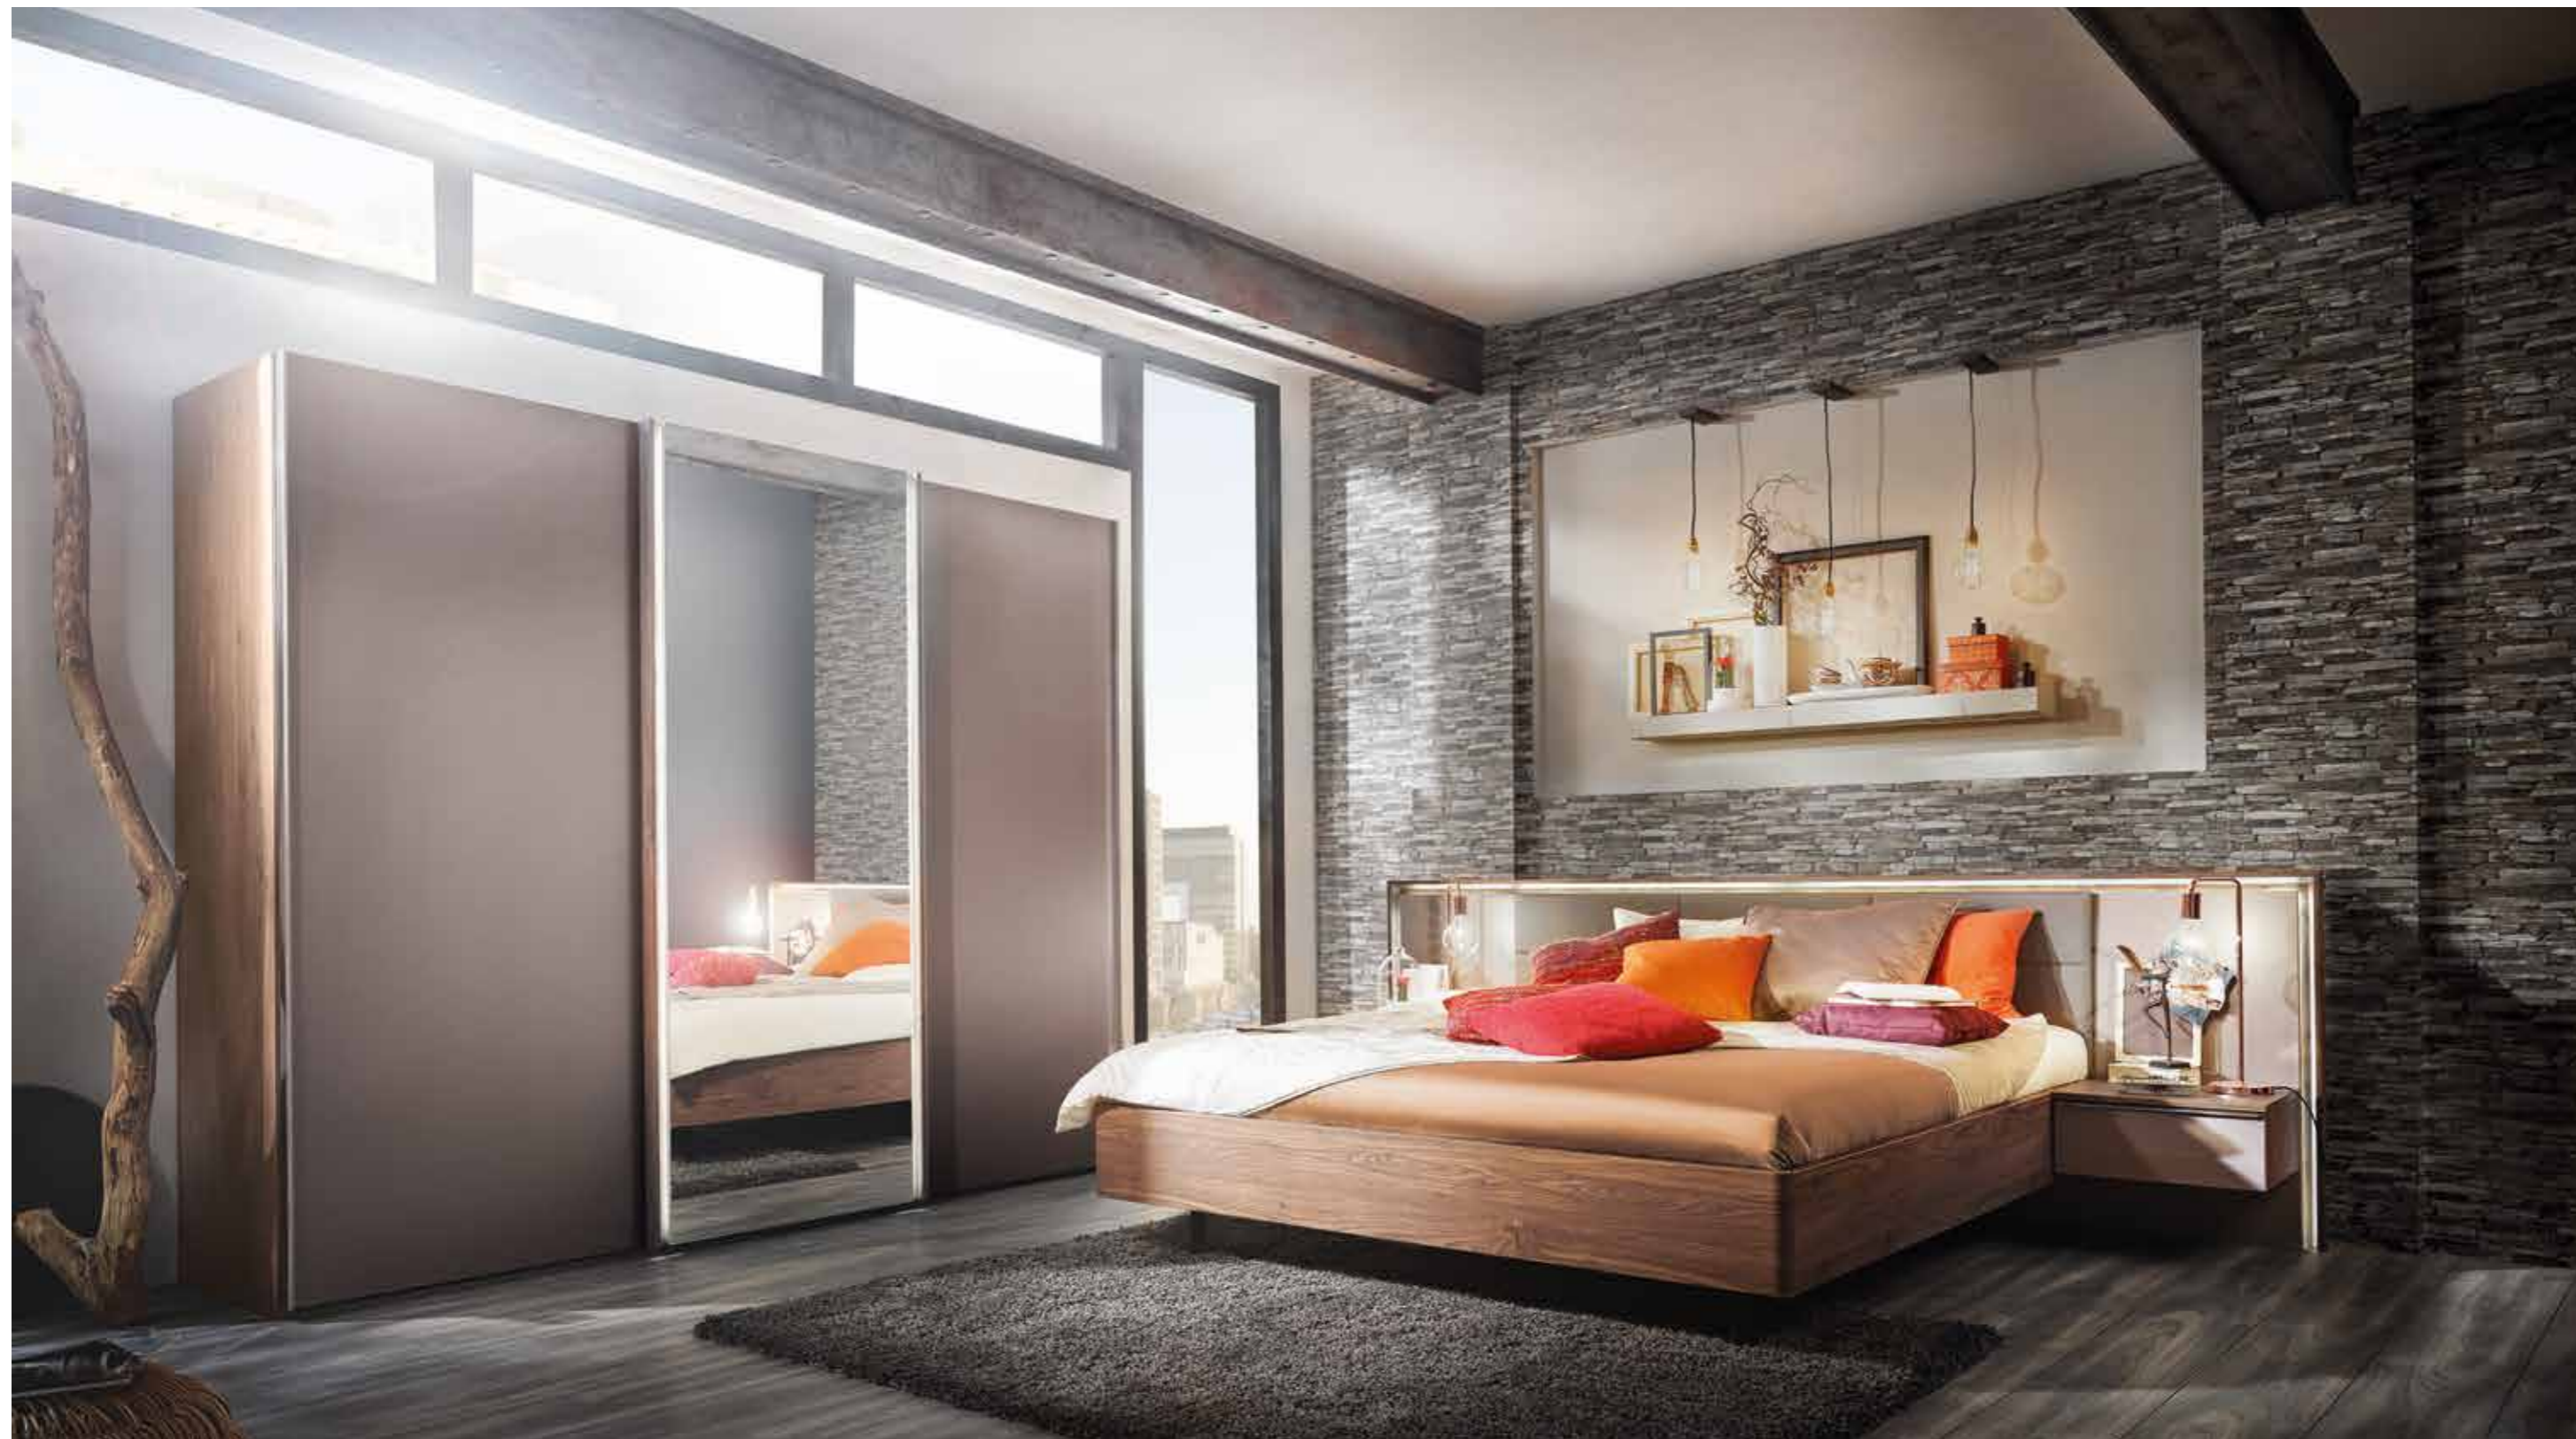

SCHLAFZIMMER
 BEDROOMS
 CHAMBRES À COUCHER
 SLAAPKAMERS

IPANEMA

Korpus: Macadamia-Nussbaum-Nb. //
 Front: Glas Samtbraun/Kristallspiegel
 // Griff: Chrom

Body: imit. macadamia nutwood
 // front: brown velvet glass/crystal
 mirror // handle: chrome

1 In the spotlight: light effect
at the mirrored door
2 Outside the frame:
ambiance lighting at the bed
3 From the edge of the bed:
it should be round and soft.
4 Suspended: wall-mounted
bedside chest and glass shelf
5 Stable: standing bedside chest
with wooden shelf